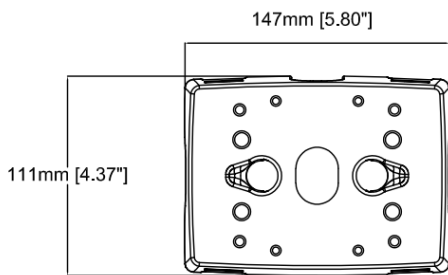

Camera Pole Mount

Camera pole mount (preassembled)