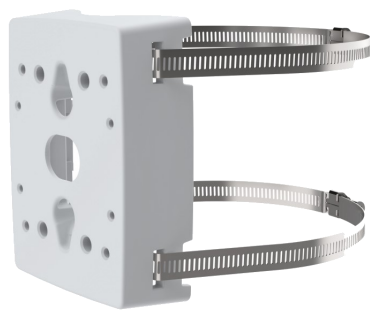

Camera Pole Mount

Camera pole mount (preassembled)