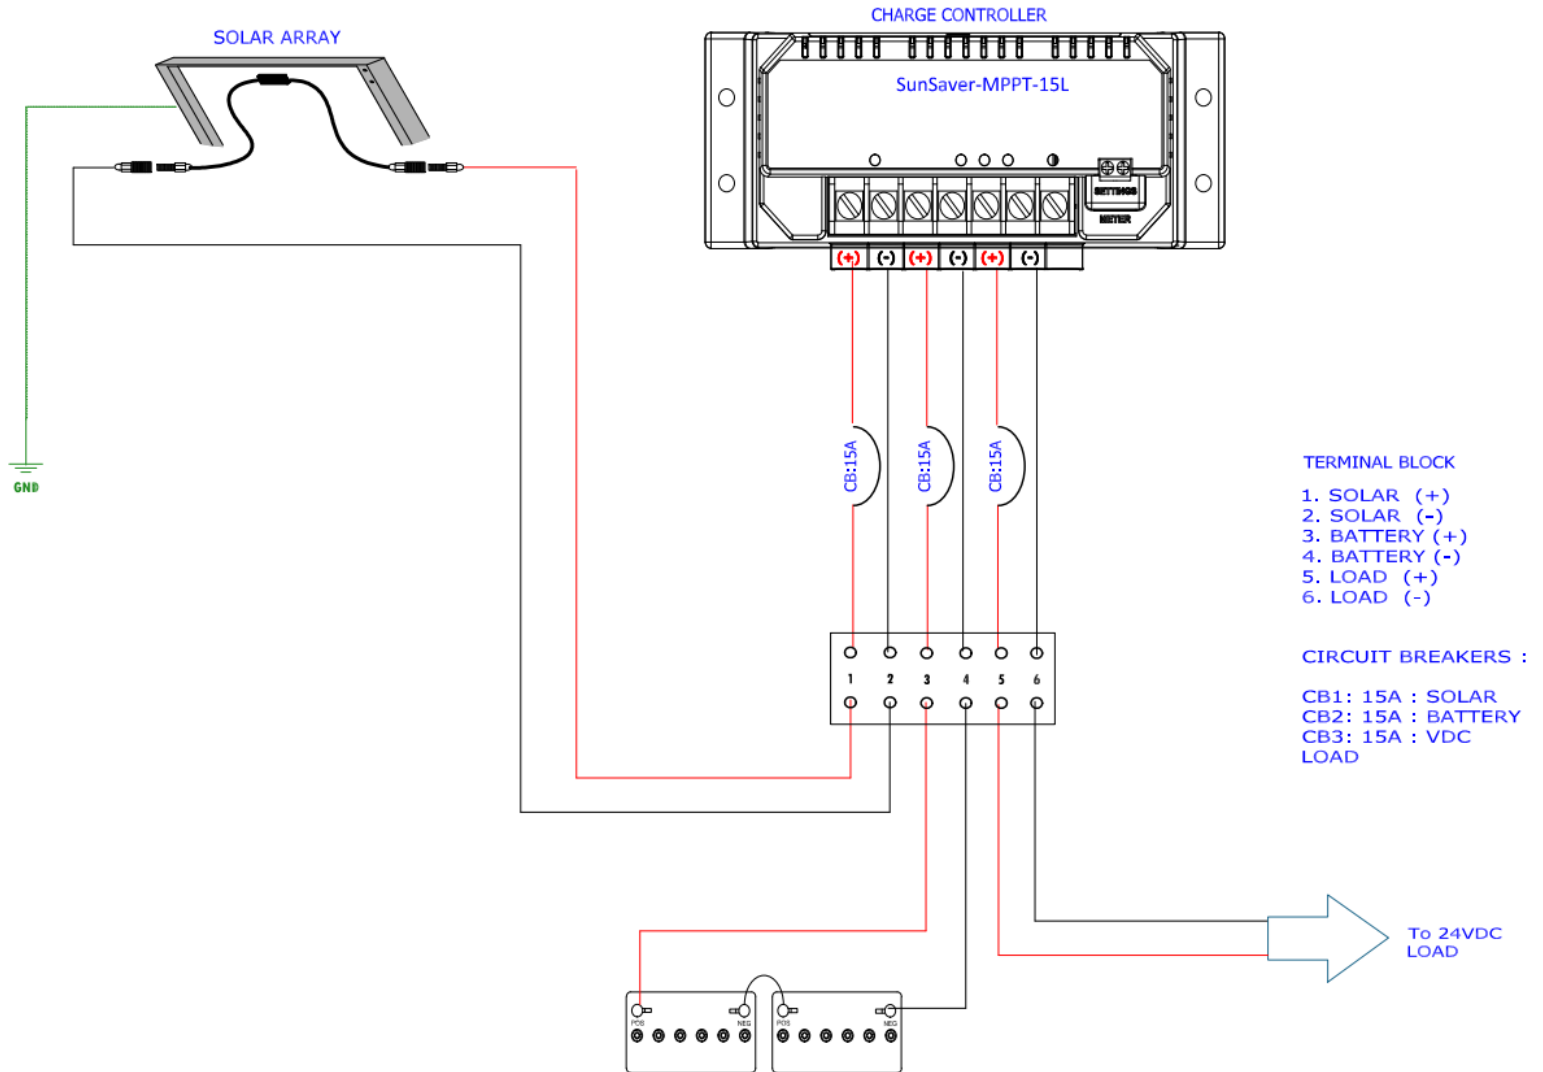

## iBEAM 400W 24V 110Ah Solar Kit Wiring Diagram™

### SOLAR POWER FOR iBEAM CAMERAS