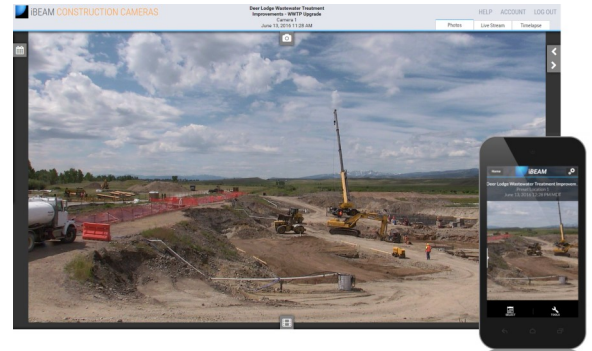

iBEAM Fixed 4K™ HD STREAMING VIDEO

The iBEAM Fixed 4K camera system combines live video and time-lapse photo archiving in one easy-to-use solution.

- ▶ Live streaming video from your job site
- ✓ 109° super wide-angle view
- 📅 Online photo archive
- 🎬 4K Ultra HD time-lapse movies
- 📶 Cellular communication included

You provide power, or select an iBEAM solar or rechargeable 12V power kit. If a non-cellular connection is preferred, camera can also connect to your job site's network.

Call our team of camera specialists at **1.800.403.0688** to get started.

Online Hosting Package:

- Web-based Camera Console with:
 - Online photo archive with digital pan-tilt-zoom
 - Live video stream
 - On-demand and downloadable time-lapse movies
- Photos saved every 10 minutes, 6:00 a.m. to 6:00 p.m.
- Embeddable Most Recent Photo for your website
- Custom edited and post-processed 4K UltraHD time-lapse movie at end of project
- Cellular data service
- You hold copyrights to all photos and movies**